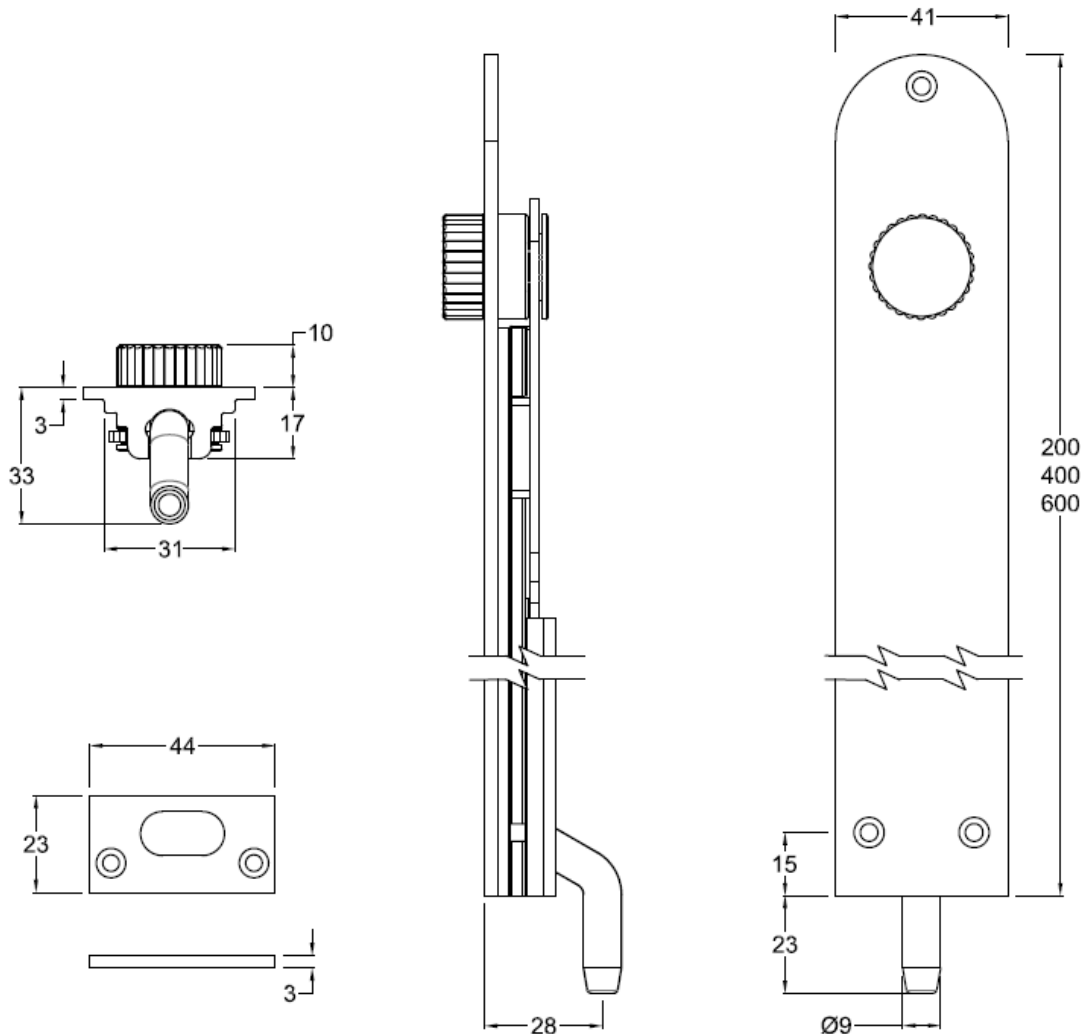

Technical Data Sheet

VFBO- VIO Flush Bolt Offset Non-Key Lockable

SPECIFICATION

- **Bolt Type:** Flush Bolt Offset- Non key lockable
- **Material:** High strength Aluminium Alloy T6 minimum tensile 254 mpa
- **Body Dimensions:**
 - Length 200, 400 & 600mm
 - Width 41mm
 - Depth 17mm
- **Bolt:** 304 grade Stainless Steel 9mm in diameter
- **Bolt Projection:** 23mm
- **Bolt Offset:** 28mm
- **Strike Plate:** Aluminium Alloy
- **Handing:** Non-Handed

APPLICATION

- Timber Bi-fold doors, Timber Hinged/Swing doors, and some Timber Sliding doors.

INSTALLATION GUIDE

- Minimum Door Thickness 35mm.
- Suitable for Timber Doors.
- VFBRB Router Bit available ordered separately.

FIXING

- All fixings supplied.

PRODUCT CODE

- VFBO-01 VIO Flush Bolt Offset 200mm
- VFBO-02 VIO Flush Bolt Offset 400mm
- VFBO-03 VIO Flush Bolt Offset 600mm

FINISHES

- BLK – Black
- SS – Satin Stainless
- PS – Polished Stainless
- SNA – Satin Natural Anodised
- GLD – Gold