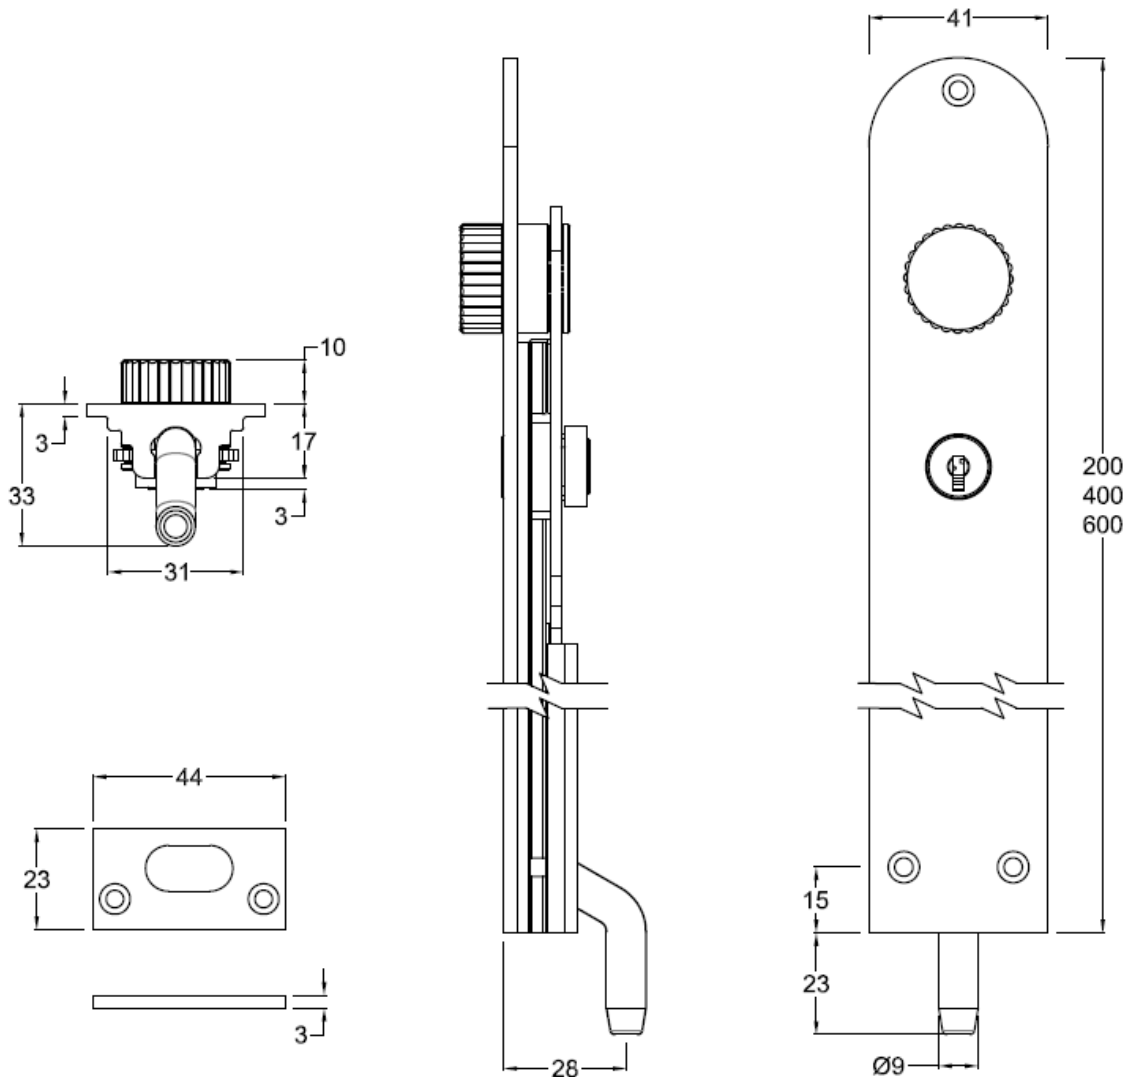

Technical Data Sheet

VFBOL- VIO Flush Bolt Offset Key Lockable

SPECIFICATION

- **Bolt Type:** Flush Bolt Offset - Key Lockable
- **Material:** High strength Aluminium Alloy T6 minimum tensile 254 mpa
- **Body Dimensions:**
 - Length 200, 400 & 600mm
 - Width 41mm
 - Depth 17mm
- **Bolt:** 304 grade Stainless Steel 9mm in diameter
- **Bolt Projection:** 23mm
- **Bolt Offset:** 28mm
- **Strike Plate:** Aluminium Alloy
- **Handing:** Non-Handed

APPLICATION

- Timber Bi-fold doors, Timber Hinged/Swing doors, and some Timber Sliding doors.

INSTALLATION GUIDE

- Minimum Door Thickness 35mm.
- Suitable for Timber Doors.
- VFB-RB Router Bit available ordered separately.

FIXING

- All fixings supplied.

PRODUCT CODE

- VFBOL-01 VIO Flush Bolt Offset Lockable 200mm
- VFBOL-02 VIO Flush Bolt Offset Lockable 400mm
- VFBOL-03 VIO Flush Bolt Offset Lockable 600mm

FINISHES

- BLK – Black
- SS – Satin Stainless
- PS – Polished Stainless
- SNA – Satin Natural Anodised
- GLD – Gold