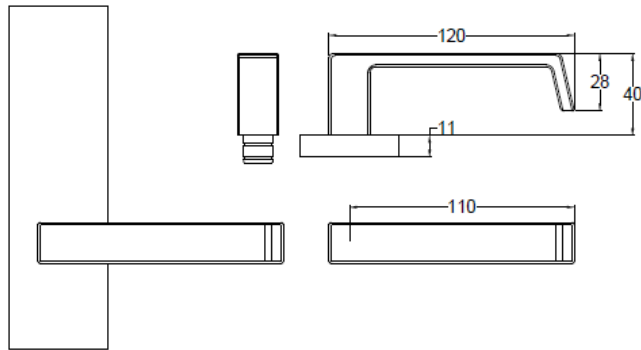

Technical Data Sheet

LEVERS

Lever 26

Overall Length: 120mm
Total Projection: 51mm
Finger Clearance: 45mm

AS1428.1 Compliant