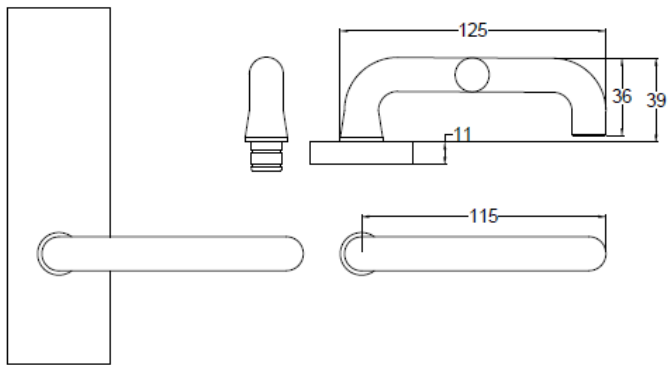

### Lever 26

Overall Length: 120mm  
Total Projection: 51mm  
Finger Clearance: 45mm

AS1428.1 Compliant

### Lever 27

Overall Length: 125mm  
Total Projection: 50mm  
Finger Clearance: 35mm

AS1428.1 Compliant