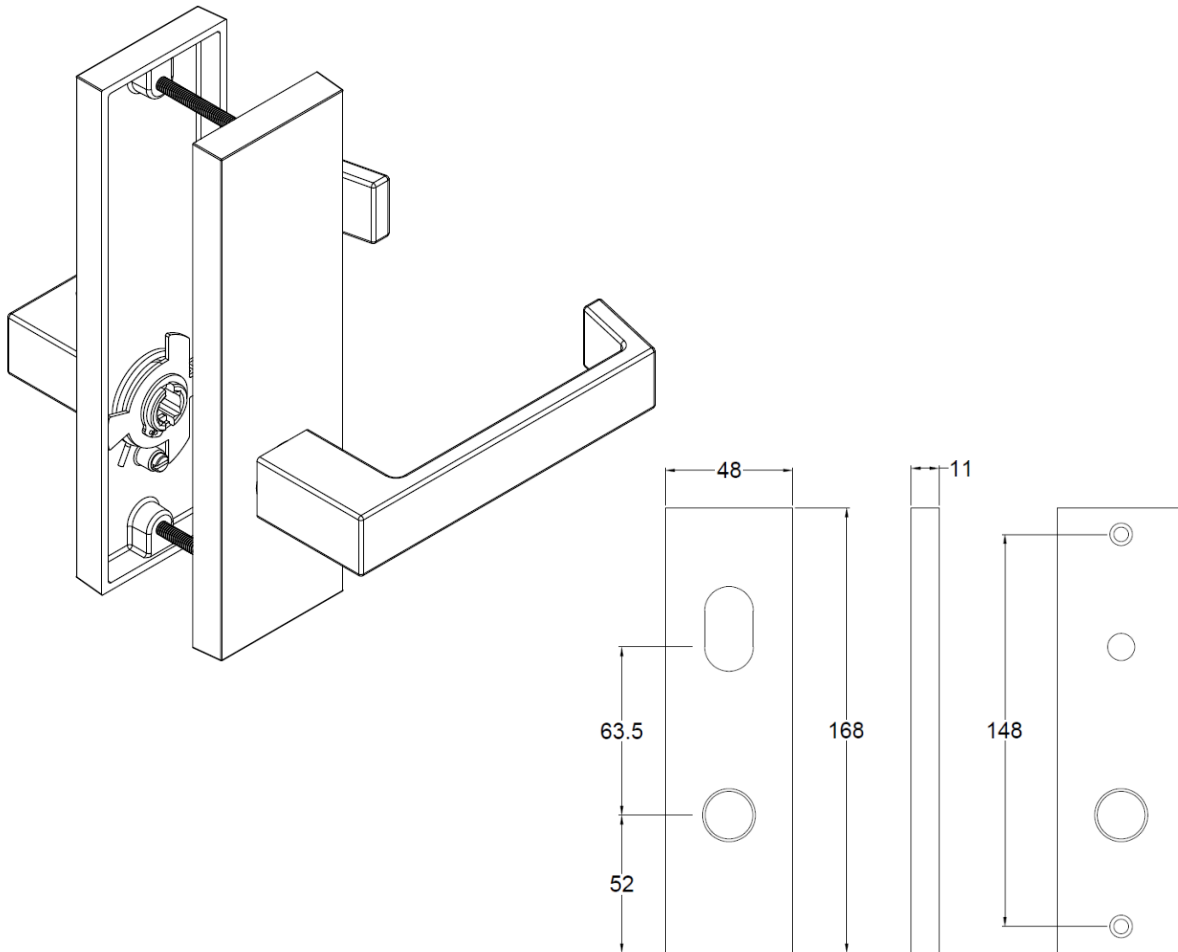

### SPECIFICATION

**Lever/handle:**

Solid investment cast 304 grade Stainless Steel machine finished.

**Plate:**

Solid investment cast 304 grade Stainless Steel machine finished.

**Plate Dimensions:**

168 x 48 x 11mm

**Door Thickness:**

32 - 45mm

**Fixing:**

Back-to-back through door fixing screws  
M4x65mm.

**Spindle:**

7.6mm standard spindle

**Handing:**

Reversible (non-handed)

### Lever 26

Overall Length: 120mm  
Total Projection: 51mm  
Finger Clearance: 45mm

AS1428.1 Compliant

### Lever 27

Overall Length: 125mm  
Total Projection: 50mm  
Finger Clearance: 35mm

AS1428.1 Compliant