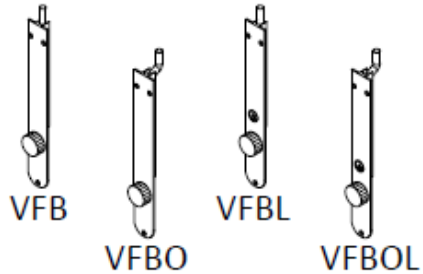

Accessories:

Flush Bolt Non-lockable

Flush Bolt Offset Non-lockable

Flush Bolt Key Lockable

Flush Bolt Offset Key lockable

Flush Bolts available lengths: 200, 400 & 600mm

VFB

VBFO

VFBL

VF BOL