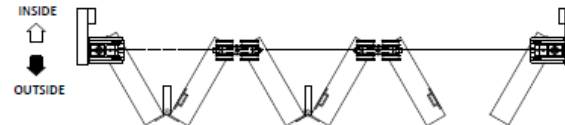

VIO61DO - 6 Door System 5 + 1 Open Out Kit

Kit contents:

VIO-1	Pivot Set	2
VIO-7	Offset Hinge Handle Set	2
VIO-4	Intermediate Hanger Set	2
VIO-3	Hinge Handle Set	1