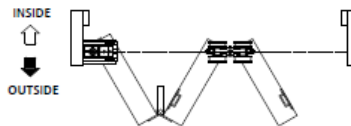

VIO30DO - 3 Door System One Way Open Out Kit

Kit contents:

VIO-1	Pivot Set	1
VIO-4	Intermediate Hanger Set	1
VIO-7	Offset Hinge Handle Set	1