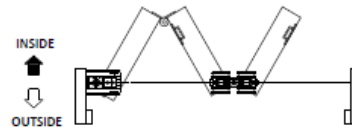

VIO30DI - 3 Door System One Way Open In Kit

Kit contents:

VIO-1	Pivot Set	1
VIO-4	Intermediate Hanger Set	1
VIO-6	Offset Hinge Set	1