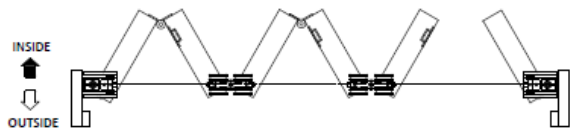

VIO61DI – 6 Door System 5 + 1 Open In Kit

Kit contents:

VIO-1	Pivot Set	2
VIO-6	Offset Hinge Set	2
VIO-4	Intermediate Hanger Set	2
VIO-5	Hinge Set	1