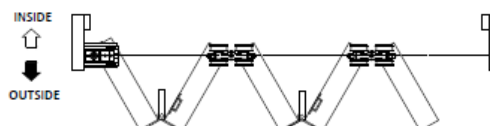

## VIO42DO - 4 Door System 2 + 2 Open Out Kit

Kit contents:

VIO-1	Pivot Set	2
VIO-3	Hinge Handle Set	2
VIO-8	Meeting Stile Hanger Set	1

## VIO50DO - 5 Door System One Way Open Out Kit

Kit contents:

VIO-1	Pivot Set	1
VIO-7	Offset Hinge Handle Set	1
VIO-4	Intermediate Hanger Set	2
VIO-3	Hinge Handle Set	1

---

**VIO51DO - 5 Door System 4 + 1 Open Out Kit**