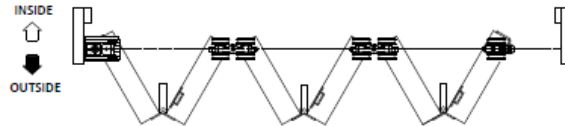

## VIO50DO - 5 Door System One Way Open Out Kit

Kit contents:

VIO-1	Pivot Set	1
VIO-7	Offset Hinge Handle Set	1
VIO-4	Intermediate Hanger Set	2
VIO-3	Hinge Handle Set	1

---

**VIO51DO - 5 Door System 4 + 1 Open Out Kit**

Kit contents:

VIO-1	Pivot Set	2
VIO-7	Offset Hinge Handle Set	2
VIO-4	Intermediate Hanger Set	1
VIO-2	End Hanger Set	1

---

**VIO60DO - 6 Door System One Way Open Out Kit**

Kit contents:

VIO-1	Pivot Set	1
VIO-7	Offset Hinge Handle Set	2
VIO-4	Intermediate Hanger Set	2
VIO-3	Hinge Handle Set	1
VIO-2	End Hanger Set	1