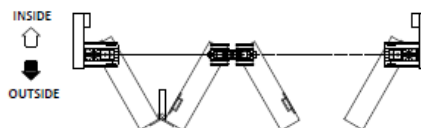

VIO41DO - 4 Door System 3 + 1 Open Out Kit

Kit contents:

VIO-1	Pivot Set	2
VIO-7	Offset Hinge Handle Set	1
VIO-4	Intermediate Hanger Set	1