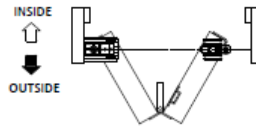

VIO Folding Hardware Kits for Outward Opening Doors

VIO20DO - 2 Door System One Way Open Out Kit

Kit contents:

VIO-1	Pivot Set	1
VIO-3	Hinge Handle Set	1
VIO-2	End Hanger Set	1