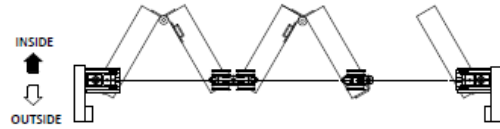

## VIO50DI - 5 Door System One Way Open In Kit

Kit contents:

VIO-1	Pivot Set	1
VIO-6	Offset Hinge Set	1
VIO-4	Intermediate Hanger Set	2
VIO-5	Hinge Set	1

---

**VIO51DI - 5 Door System 4 + 1 Open In Kit**

Kit contents:

VIO-1	Pivot Set	2
VIO-6	Offset Hinge Set	2
VIO-4	Intermediate Hanger Set	1
VIO-2	End Hanger Set	1

---

**VIO60DI – 6 Door System One Way Open In Kit**

Kit contents:

VIO-1	Pivot Set	1
VIO-6	Offset Hinge Set	2
VIO-4	Intermediate Hanger Set	2
VIO-5	Hinge Set	1
VIO-2	End Hanger Set	1