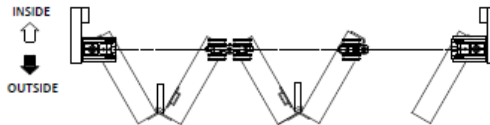

## VIO50DO - 5 Door System One Way Open Out Kit

Kit contents:

VIO-1	Pivot Set	1
VIO-7	Offset Hinge Handle Set	1
VIO-4	Intermediate Hanger Set	2
VIO-3	Hinge Handle Set	1

---

**VIO51DO - 5 Door System 4 + 1 Open Out Kit**

Kit contents:

VIO-1	Pivot Set	2
VIO-7	Offset Hinge Handle Set	2
VIO-4	Intermediate Hanger Set	1
VIO-2	End Hanger Set	1

---

**VIO60DO - 6 Door System One Way Open Out Kit**

Kit contents:

VIO-1	Pivot Set	1
VIO-7	Offset Hinge Handle Set	2
VIO-4	Intermediate Hanger Set	2
VIO-3	Hinge Handle Set	1
VIO-2	End Hanger Set	1