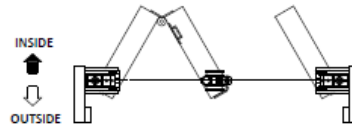

VIO31DI - 3 Door System 2 + 1 Open In Kit

Kit contents:

VIO-1	Pivot Set	2
VIO-5	Hinge Set	1
VIO-2	End Hanger Set	1