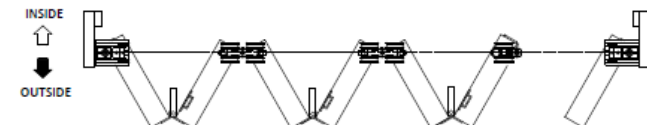

Kit contents:

VIO-1	Pivot Set	1
VIO-7	Offset Hinge Handle Set	1
VIO-4	Intermediate Hanger Set	3
VIO-3	Hinge Handle Set	2

---

**VIO71DO - 7 Door System 6 + 1 Open Out Kit**

Kit contents:

VIO-1	Pivot Set	2
VIO-7	Offset Hinge Handle Set	2
VIO-4	Intermediate Hanger Set	2
VIO-3	Hinge Handle Set	1
VIO-2	End Hanger Set	1

---

**VIO80DO - 8 Door System One Way Open Out Kit**

Kit contents:

VIO-1	Pivot Set	1
VIO-7	Offset Hinge Handle Set	2
VIO-4	Intermediate Hanger Set	3
VIO-3	Hinge Handle Set	2
VIO-2	End Hanger Set	1