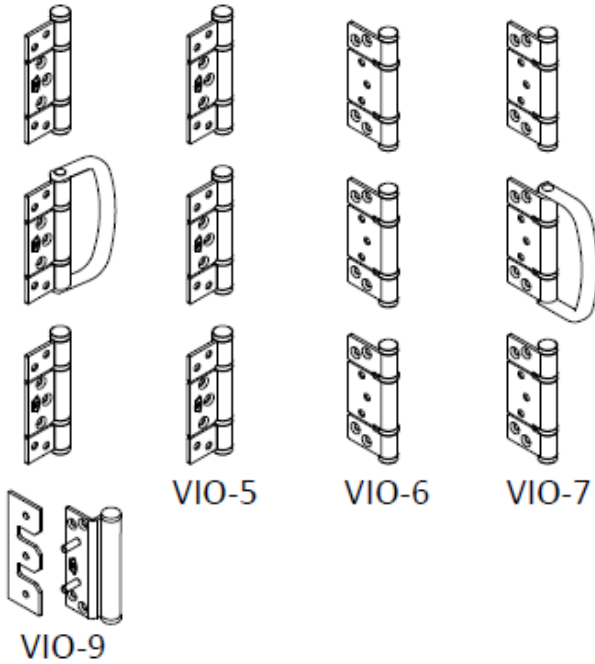

### NOTE:

Both the VIO 1 & VIO 2 are Non-handed reversible

Intermediate Hanger Set	VIO-4
Meeting Stile Hanger Set	VIO-8

---

**Hinge Sets:**

Hinge Handle Set

Offset Hinge Handle Set

Hinge Set

Offset Hinge Set

Security Hinge

VIO-3

VIO-7

VIO-5

VIO-6

VIO-9

**Accessories:**

Flush Bolt Non-lockable

Flush Bolt Offset Non-lockable

Flush Bolt Key Lockable

Flush Bolt Offset Key lockable

Flush Bolts available lengths: 200, 400 & 600mm

VFB

VBFO

VFBL