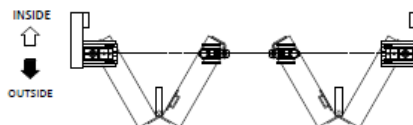

VIO42DO - 4 Door System 2 + 2 Open Out Kit

Kit contents:

VIO-1	Pivot Set	2
VIO-3	Hinge Handle Set	2
VIO-8	Meeting Stile Hanger Set	1