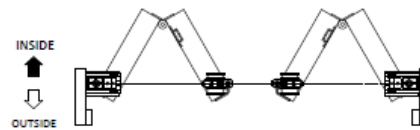

VIO42DI - 4 Door System 2 + 2 Open In Kit

Kit contents:

VIO-1	Pivot Set	2
VIO-5	Hinge Set	2
VIO-8	Meeting Stile Hanger Set	1