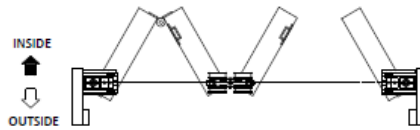

VIO41DI - 4 Door System 3 + 1 Open In Kit

Kit contents:

VIO-1	Pivot Set	2
VIO-6	Offset Hinge Set	1
VIO-4	Intermediate Hanger Set	1