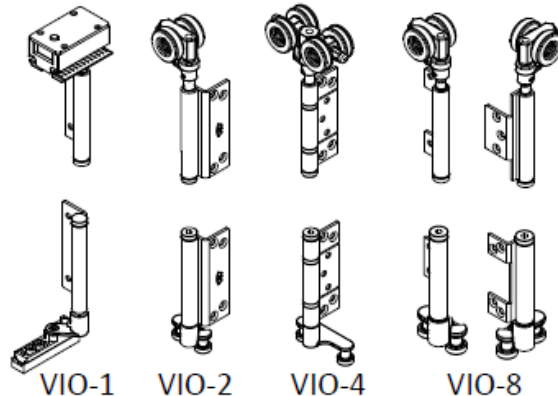

NOTE:

Both the VIO 1 & VIO 2 are Non-handed reversible

Intermediate Hanger Set	VIO-4
Meeting Stile Hanger Set	VIO-8