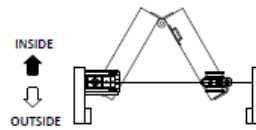

VIO Folding Hardware Kit for Inward Opening Doors

VIO20DI - 2 Door System One Way Open In Kit

Kit contents:

VIO-1	Pivot Set	1
VIO-5	Handle Set	1
VIO-2	End Hanger Set	1