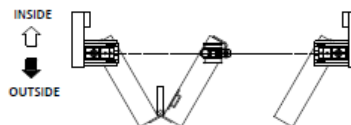

VIO31DO - 3 Door System 2 + 1 Open Out Kit

Kit contents:

VIO-1	Pivot Set	2
VIO-3	Hinge Handle Set	1
VIO-2	End Hanger Set	1